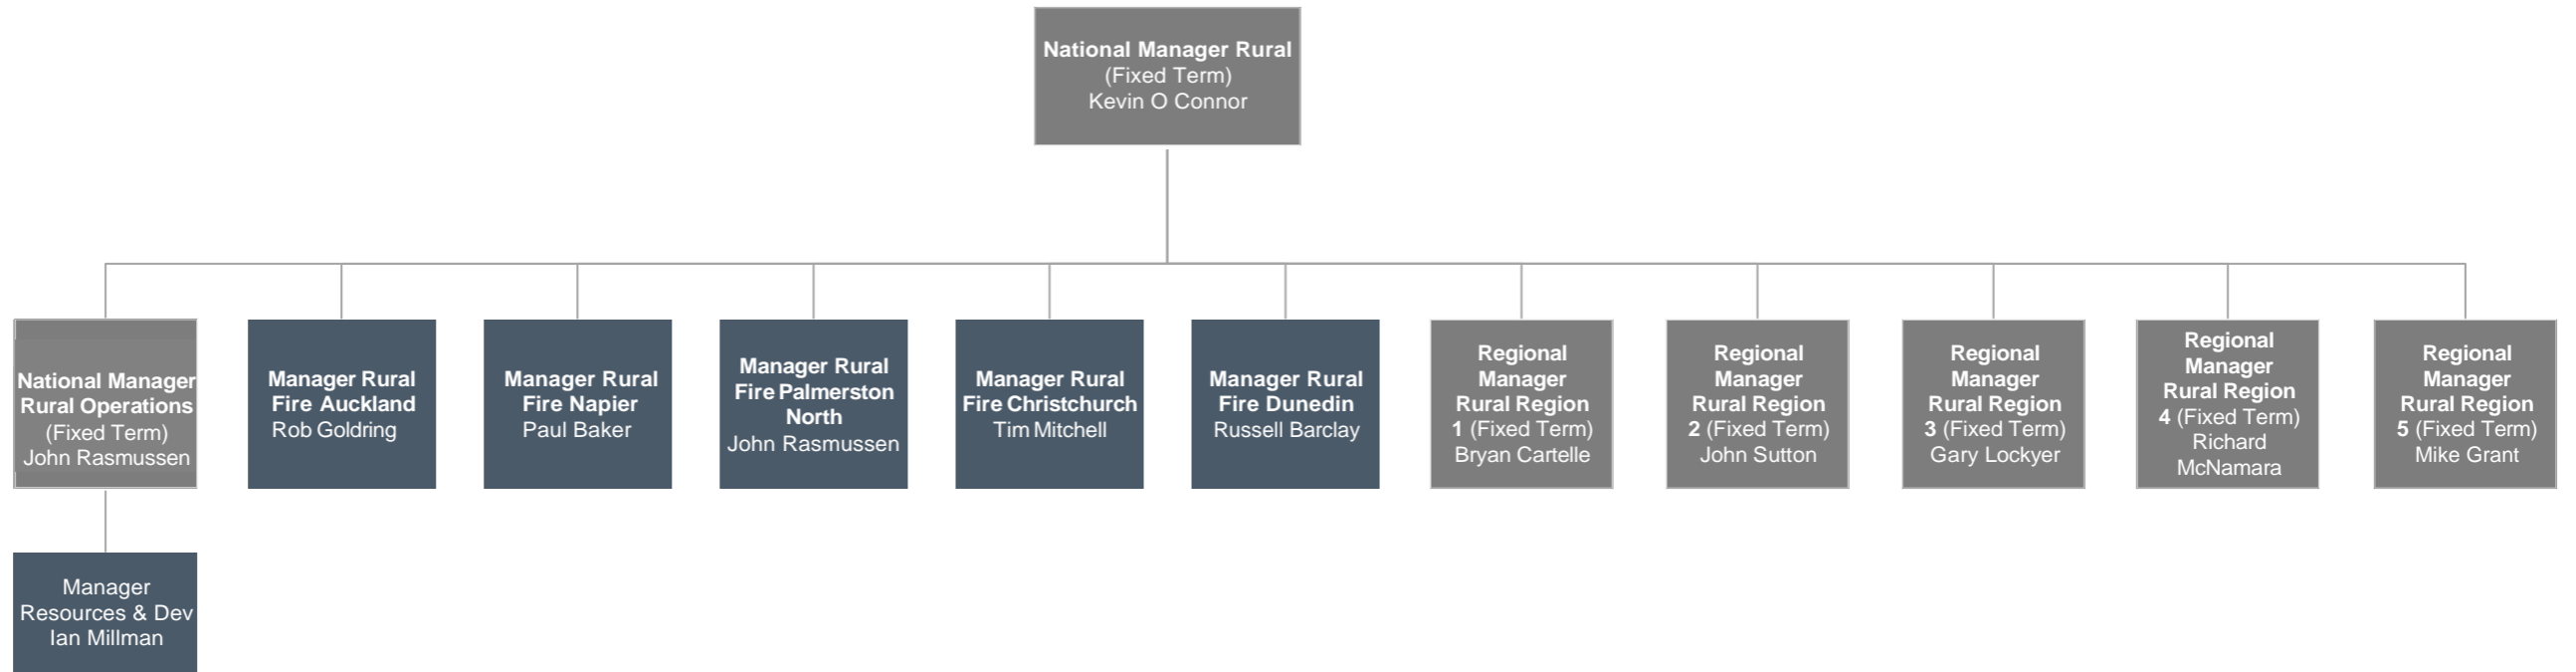

Fire and Emergency New Zealand Rural
Directorate

Key

Transferring
Position

Recruitment
Process Underway

New Position
Filled

Interim
Arrangement

Fire and Emergency New Zealand Rural
Region 1

Key

- Transferring Position
- Recruitment Process Underway
- New Position Filled
- Interim Arrangement

Fire and Emergency New Zealand Rural
Region 2

Fire and Emergency New Zealand Rural
Region 3

Key

- Transferring Position
- Recruitment Process Underway
- New Position Filled
- Interim Arrangement

Fire and Emergency New Zealand Rural
Region 4

WEST COAST DISTRICT

MARLBOROUGH/KAIKOURA DISTRICT

CHRISTCHURCH/SELWYN DISTRICT

NORTH CANTERBURY DISTRICT

MID-SOUTH CANTERBURY DISTRICT

NELSON/TASMAN DISTRICT

Key