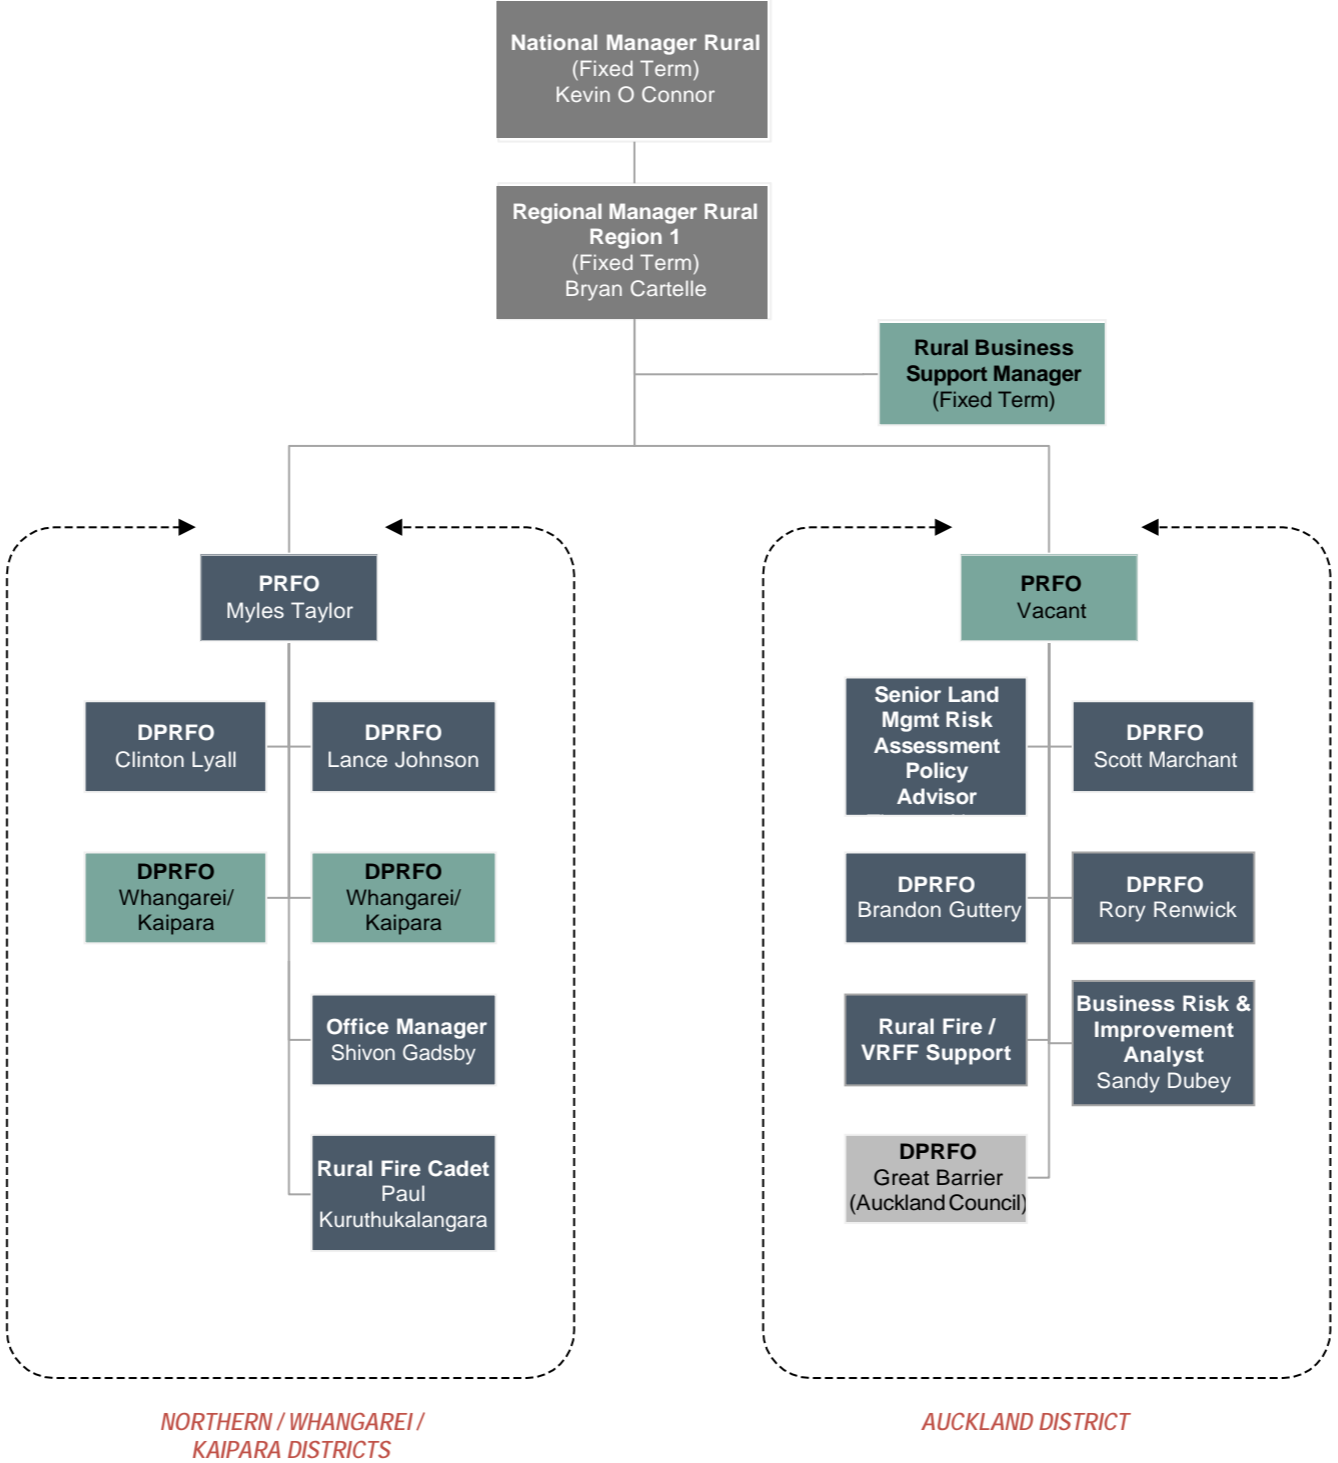

Fire and Emergency New Zealand Rural
Directorate

Key

Transferring
Position

Recruitment
Process Underway

New Position
Filled

Interim
Arrangement

Fire and Emergency New Zealand Rural
Region 1

Key

- Transferring Position
- Recruitment Process Underway
- New Position Filled
- Interim Arrangement

Fire and Emergency New Zealand Rural
Region 2

Fire and Emergency New Zealand Rural
Region 3

Key

- Transferring Position
- Recruitment Process Underway
- New Position Filled
- Interim Arrangement

Fire and Emergency New Zealand Rural
Region 4

WEST COAST DISTRICT

MARLBOROUGH/KAIKOURA DISTRICT

CHRISTCHURCH/SELWYN DISTRICT

NORTH CANTERBURY DISTRICT

MID-SOUTH CANTERBURY DISTRICT

NELSON/TASMAN DISTRICT

Key

- Transferring Position
- Recruitment Process Underway
- New Position Filled
- Interim Arrangement

Fire and Emergency New Zealand Rural
Region 5

Key

- Transferring Position
- Recruitment Process Underway
- New Position Filled
- Interim Arrangement