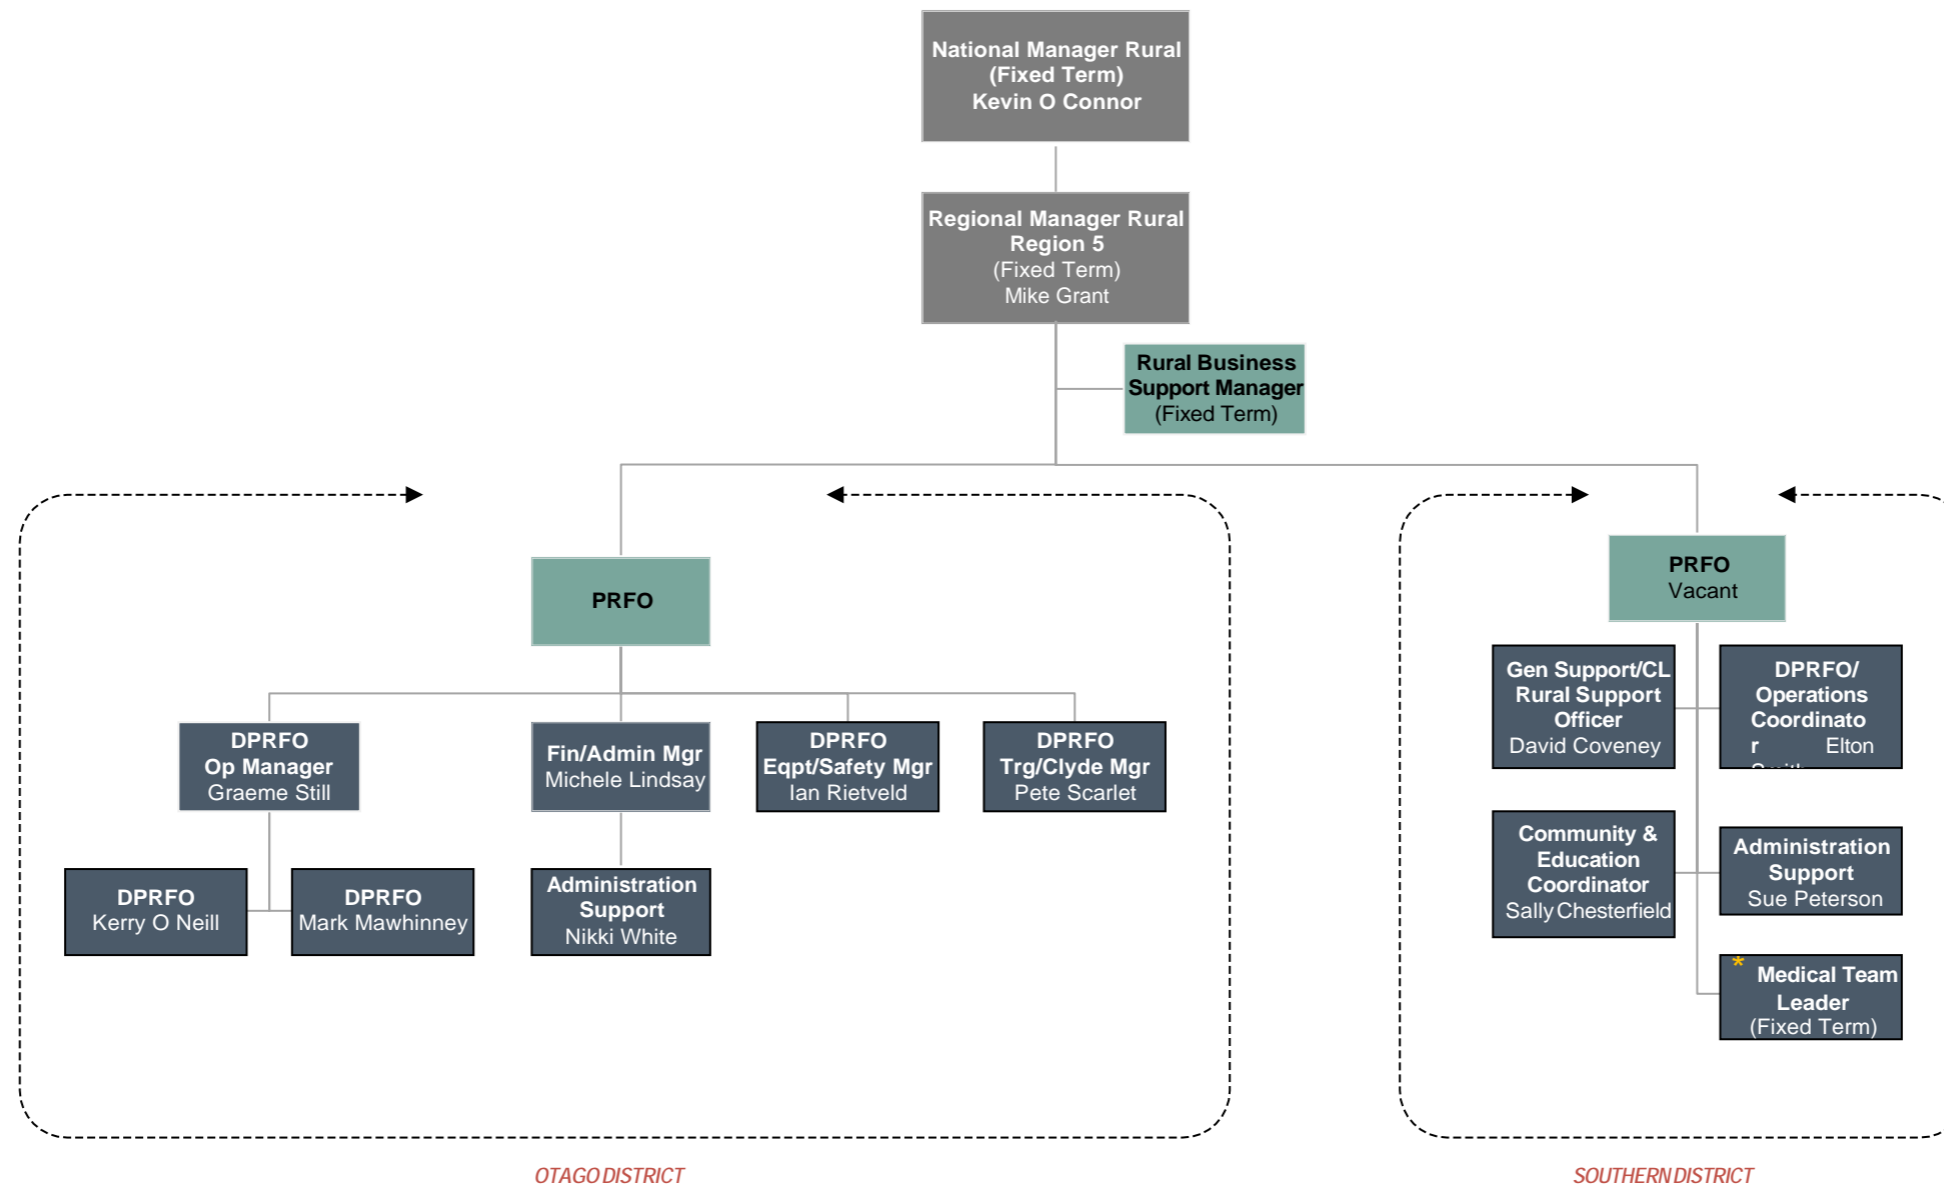

Fire and Emergency New Zealand Rural
Directorate

Key

Transferring
Position

Recruitment
Process Underway

New Position
Filled

Interim
Arrangement

Fire and Emergency New Zealand Rural
Region 1

Key

- Transferring Position
- Recruitment Process Underway
- New Position Filled
- Interim Arrangement

Fire and Emergency New Zealand Rural
Region 2

Fire and Emergency New Zealand Rural
Region 3

Key

- Transferring Position
- Recruitment Process Underway
- New Position Filled
- Interim Arrangement

Fire and Emergency New Zealand Rural
Region 4

WEST COAST DISTRICT

MARLBOROUGH/KAIKOURA DISTRICT

CHRISTCHURCH/SELWYN DISTRICT

NORTH CANTERBURY DISTRICT

MID-SOUTH CANTERBURY DISTRICT

NELSON/TASMAN DISTRICT

Key

- Transferring Position
- Recruitment Process Underway
- New Position Filled
- Interim Arrangement

Fire and Emergency New Zealand Rural
Region 5

Key

- Transferring Position
- Recruitment Process Underway
- New Position Filled
- Interim Arrangement