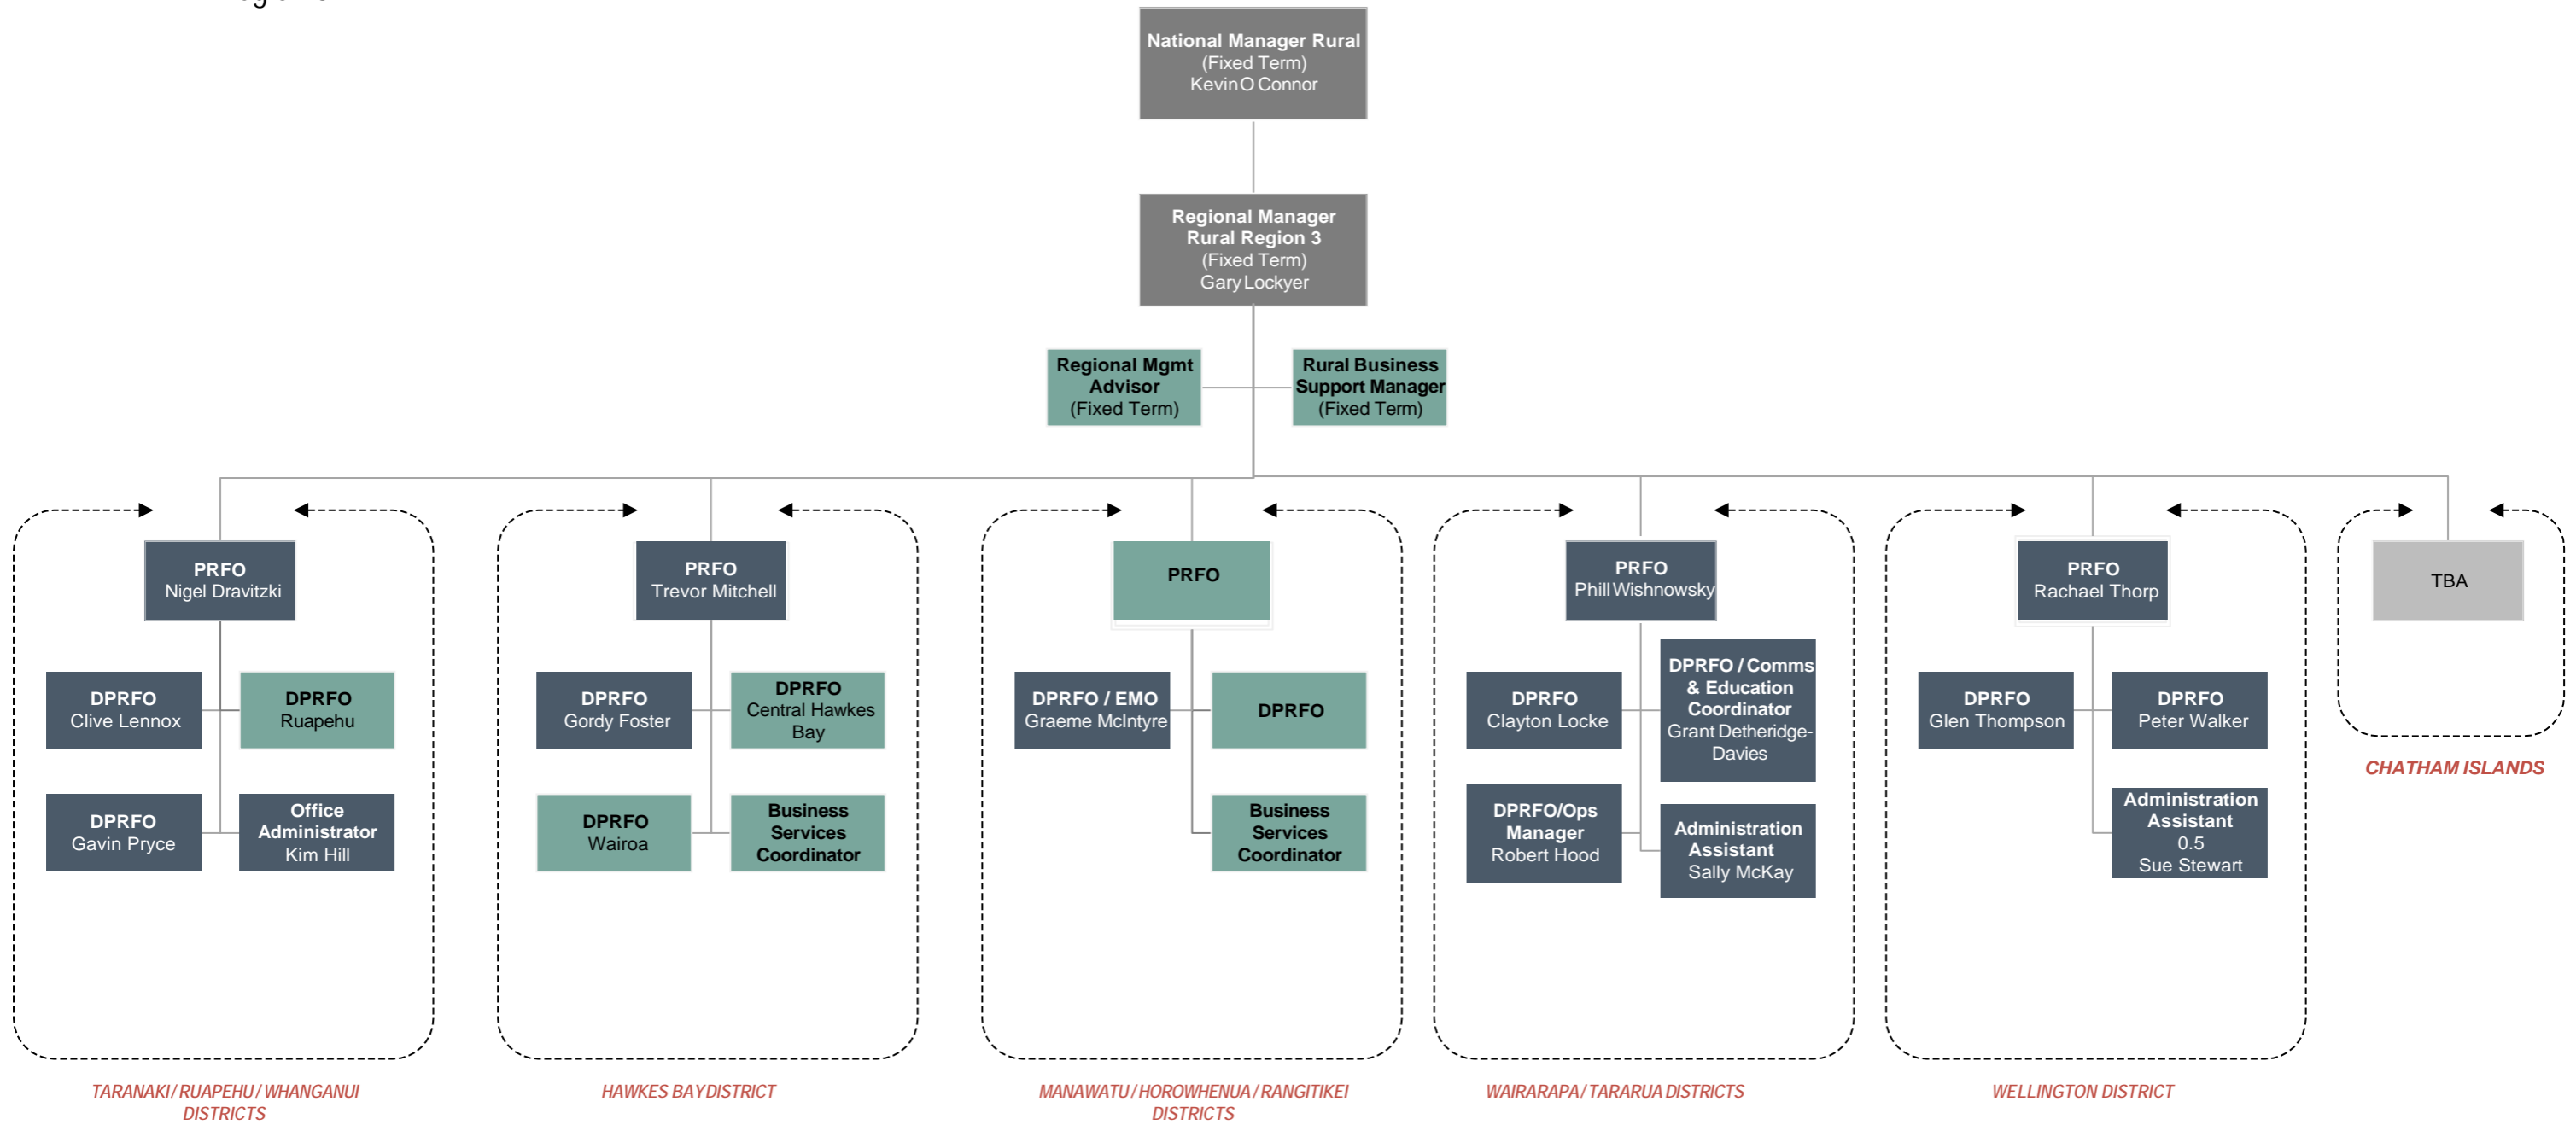

Fire and Emergency New Zealand Rural
Directorate

Key

Transferring
Position

Recruitment
Process Underway

New Position
Filled

Interim
Arrangement

Fire and Emergency New Zealand Rural
Region 1

Key

- Transferring Position
- Recruitment Process Underway
- New Position Filled
- Interim Arrangement

Fire and Emergency New Zealand Rural
Region 2

Fire and Emergency New Zealand Rural
Region 3

Key

- Transferring Position
- Recruitment Process Underway
- New Position Filled
- Interim Arrangement

Fire and Emergency New Zealand Rural
Region 4

WEST COAST DISTRICT

MARLBOROUGH/KAIKOURA DISTRICT

CHRISTCHURCH/SELWYN DISTRICT

NORTH CANTERBURY DISTRICT

MID-SOUTH CANTERBURY DISTRICT

NELSON/TASMAN DISTRICT

Key

- Transferring Position
- Recruitment Process Underway
- New Position Filled
- Interim Arrangement

Fire and Emergency New Zealand Rural
Region 5

Key

- Transferring Position
- Recruitment Process Underway
- New Position Filled
- Interim Arrangement