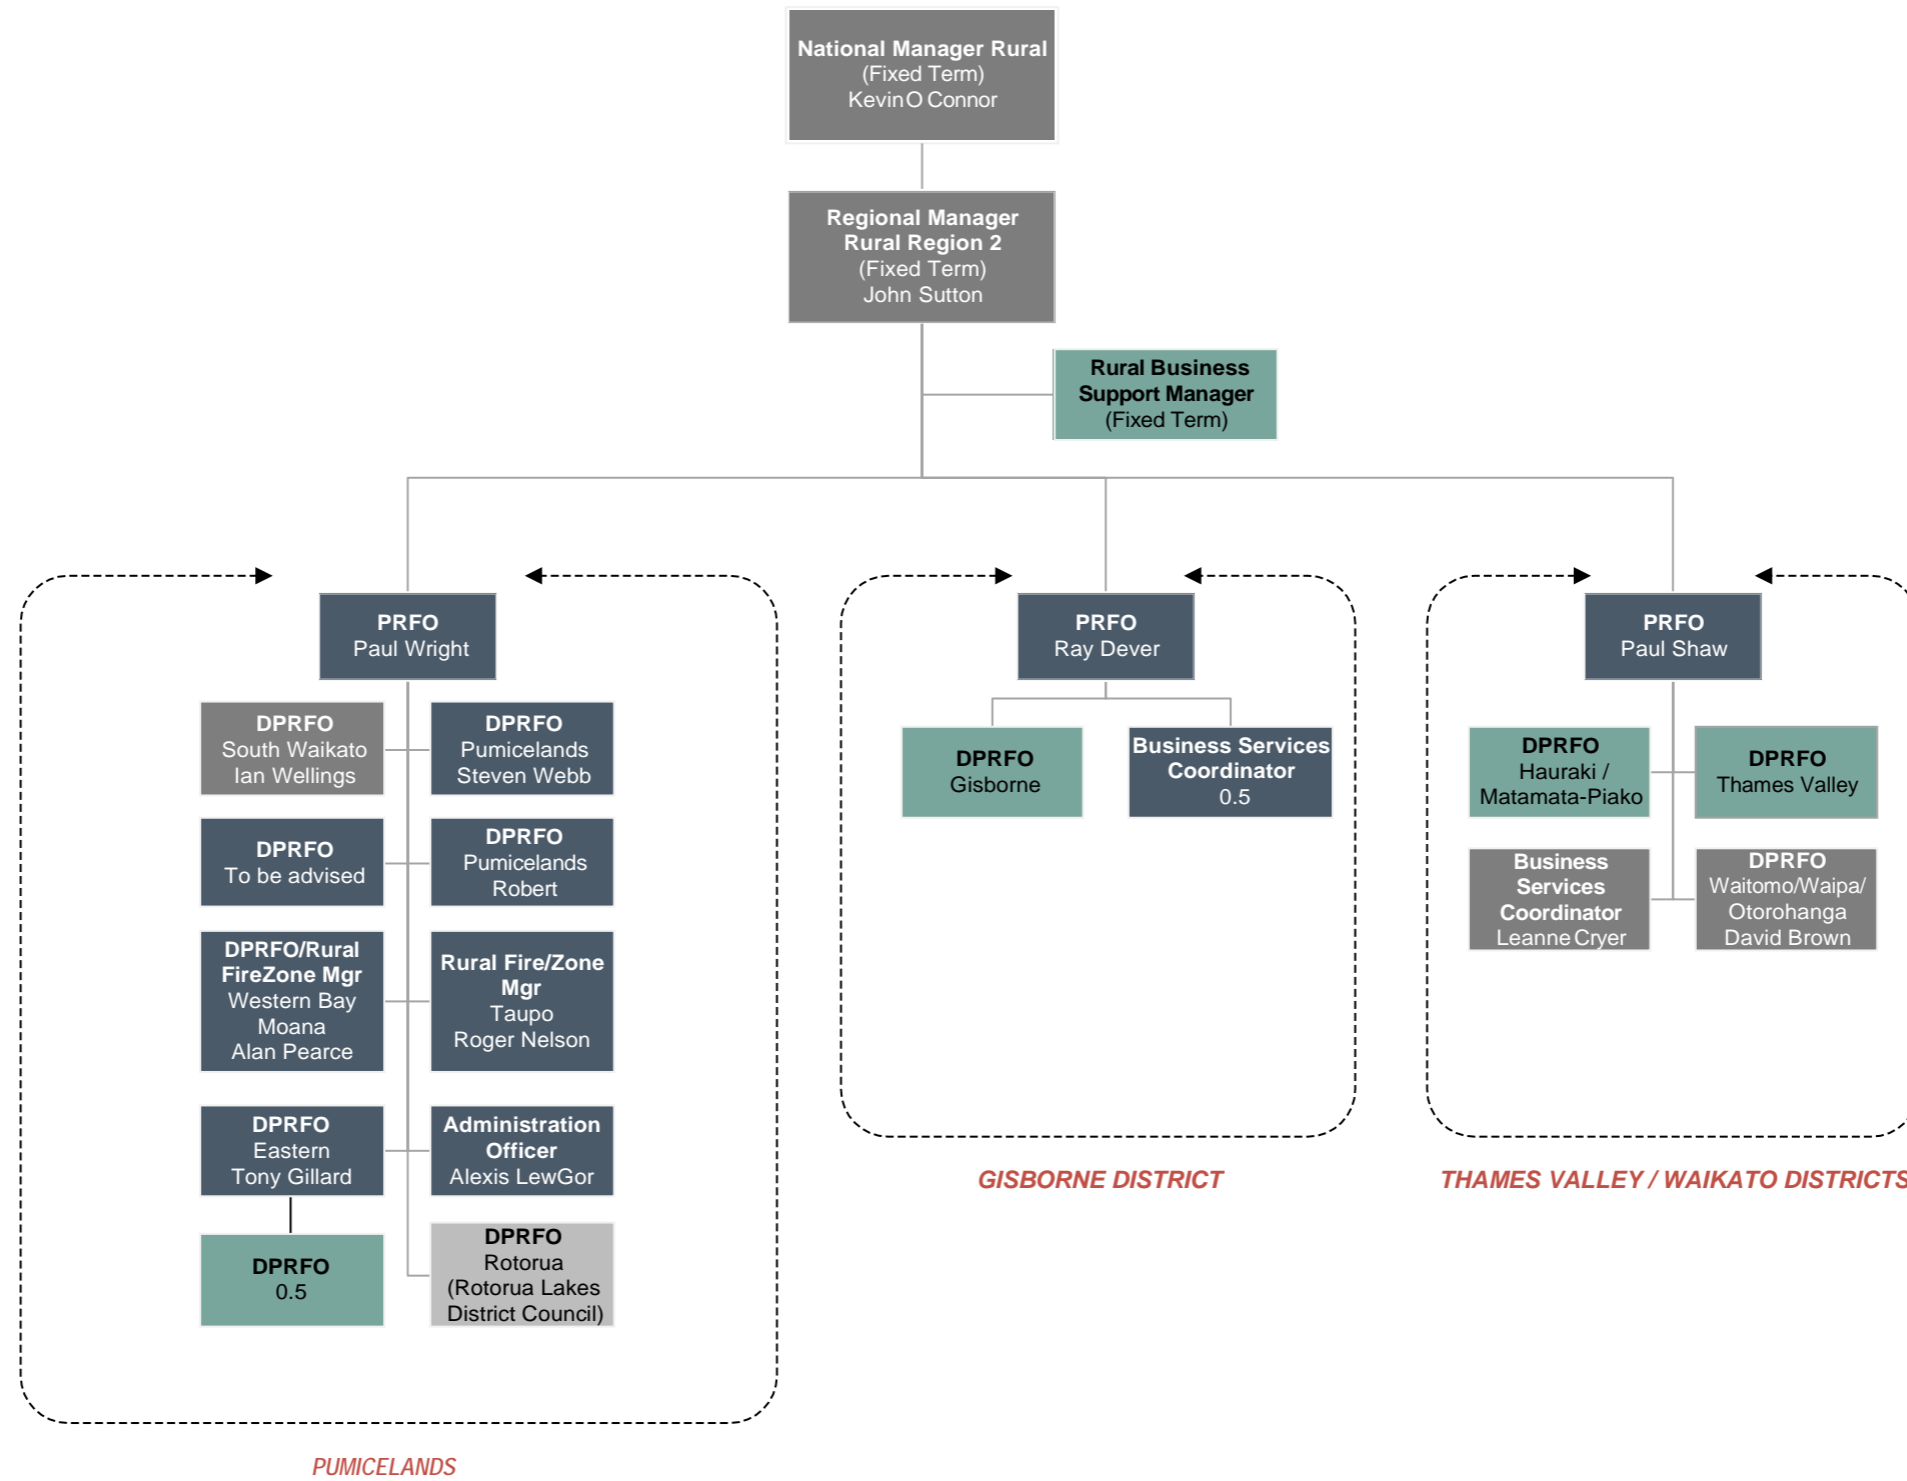

Fire and Emergency New Zealand Rural
Directorate

Key

Transferring
Position

Recruitment
Process Underway

New Position
Filled

Interim
Arrangement

Fire and Emergency New Zealand Rural
Region 1

Key

- Transferring Position
- Recruitment Process Underway
- New Position Filled
- Interim Arrangement

Fire and Emergency New Zealand Rural
Region 2

Fire and Emergency New Zealand Rural
Region 3

Key

- Transferring Position
- Recruitment Process Underway
- New Position Filled
- Interim Arrangement

Fire and Emergency New Zealand Rural
Region 4

WEST COAST DISTRICT

MARLBOROUGH/KAIKOURA DISTRICT

CHRISTCHURCH/SELWYN DISTRICT

NORTH CANTERBURY DISTRICT

MID-SOUTH CANTERBURY DISTRICT

NELSON/TASMAN DISTRICT

Key

- Transferring Position
- Recruitment Process Underway
- New Position Filled
- Interim Arrangement

Fire and Emergency New Zealand Rural
Region 5

Key

- Transferring Position
- Recruitment Process Underway
- New Position Filled
- Interim Arrangement