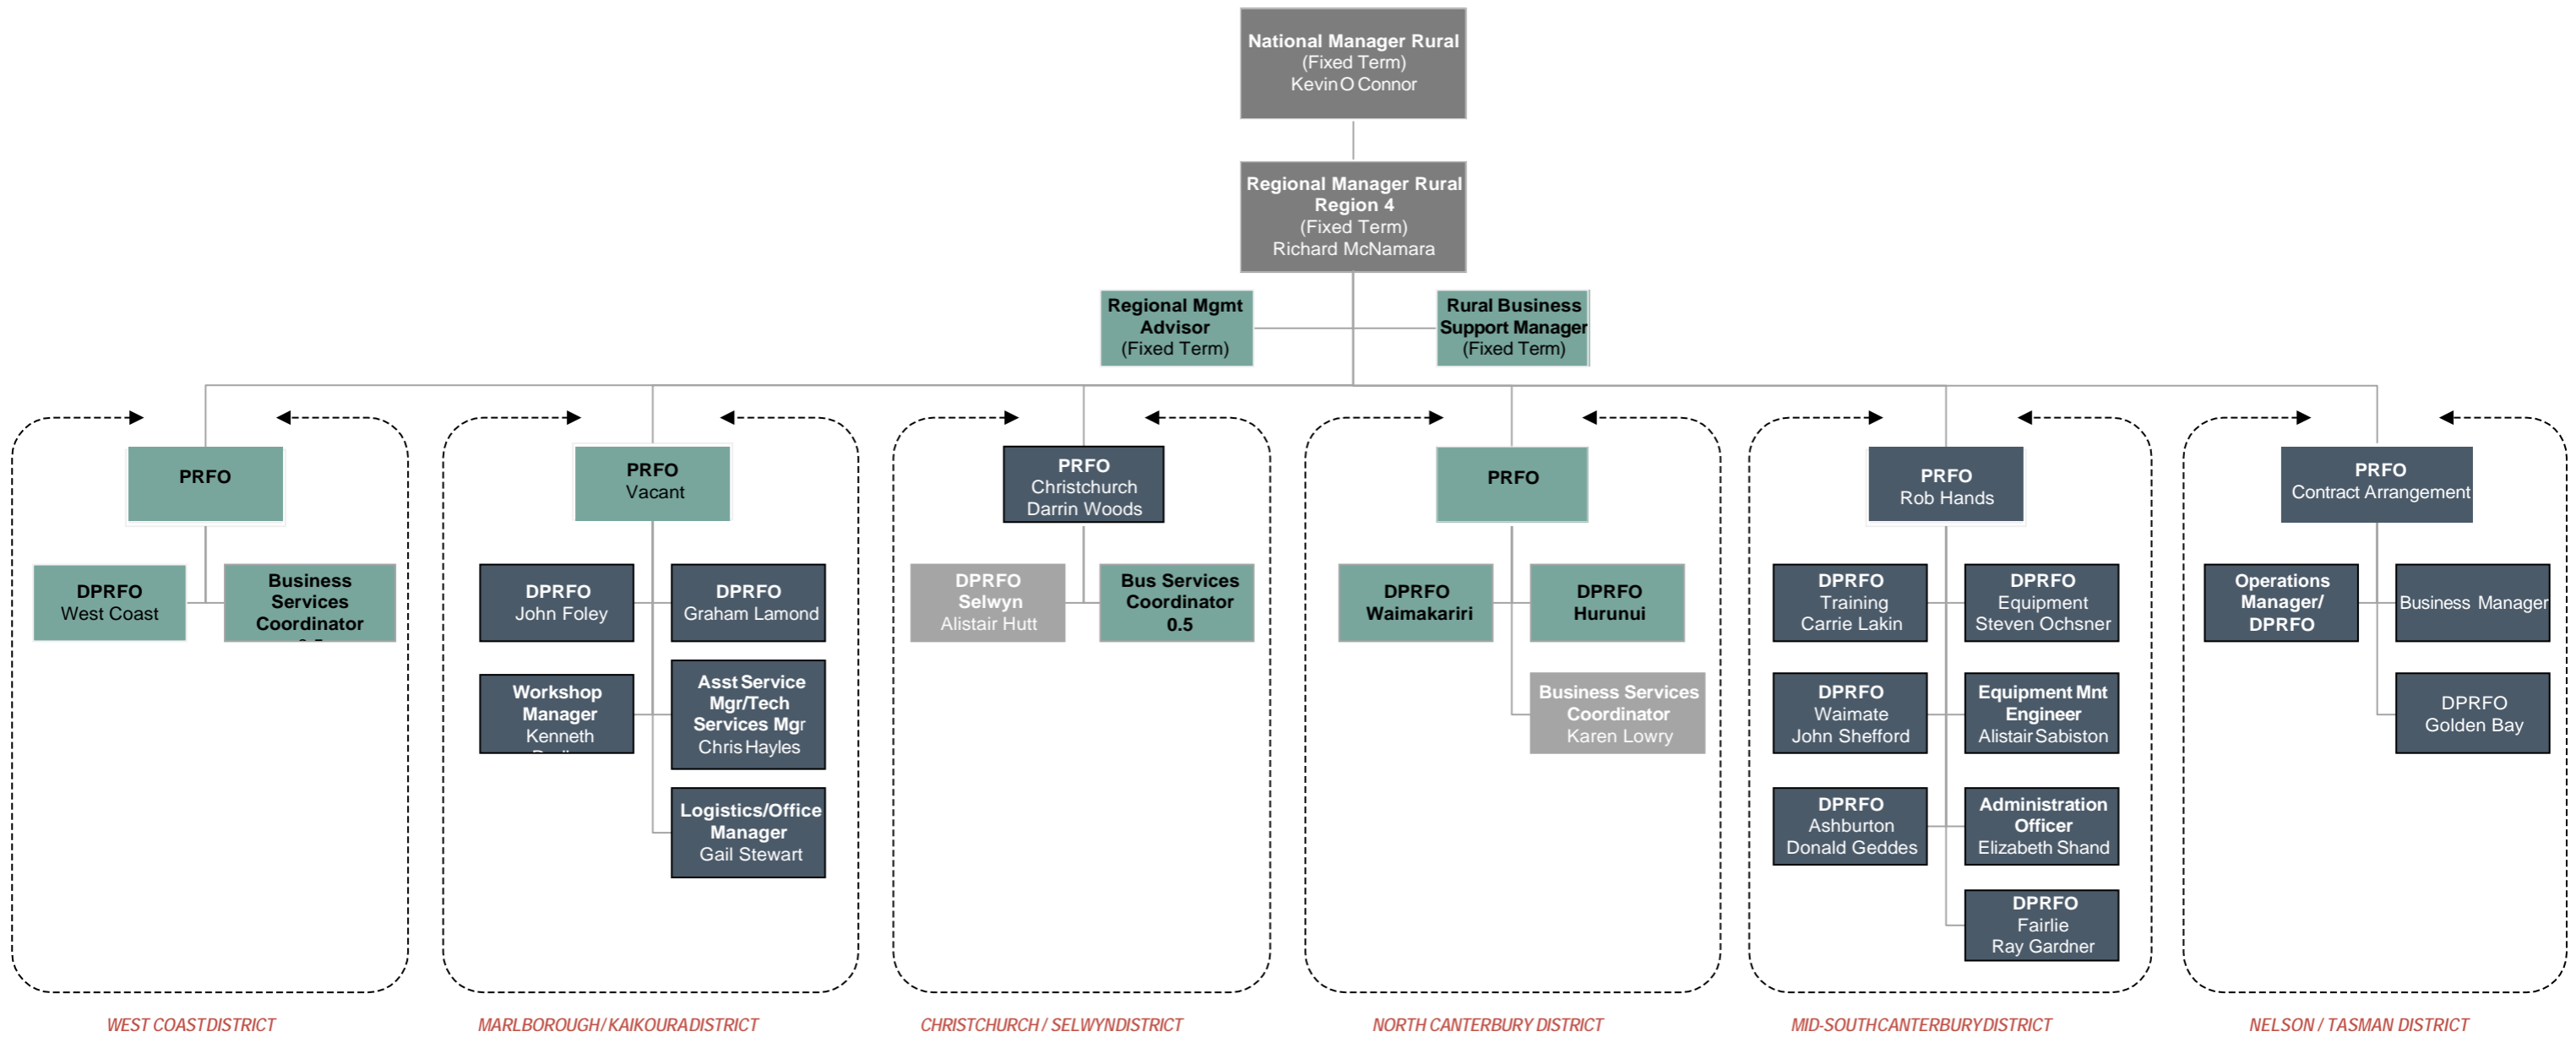

Fire and Emergency New Zealand Rural
Directorate

Key

Transferring
Position

Recruitment
Process Underway

New Position
Filled

Interim
Arrangement

Fire and Emergency New Zealand Rural
Region 1

Key

- Transferring Position
- Recruitment Process Underway
- New Position Filled
- Interim Arrangement

Fire and Emergency New Zealand Rural
Region 2

Fire and Emergency New Zealand Rural
Region 3

Key

- Transferring Position
- Recruitment Process Underway
- New Position Filled
- Interim Arrangement

Fire and Emergency New Zealand Rural
Region 4

WEST COAST DISTRICT

MARLBOROUGH/KAIKOURA DISTRICT

CHRISTCHURCH/SELWYN DISTRICT

NORTH CANTERBURY DISTRICT

MID-SOUTH CANTERBURY DISTRICT

NELSON/TASMAN DISTRICT

Key

- Transferring Position
- Recruitment Process Underway
- New Position Filled
- Interim Arrangement

Fire and Emergency New Zealand Rural
Region 5

Key

- Transferring Position
- Recruitment Process Underway
- New Position Filled
- Interim Arrangement