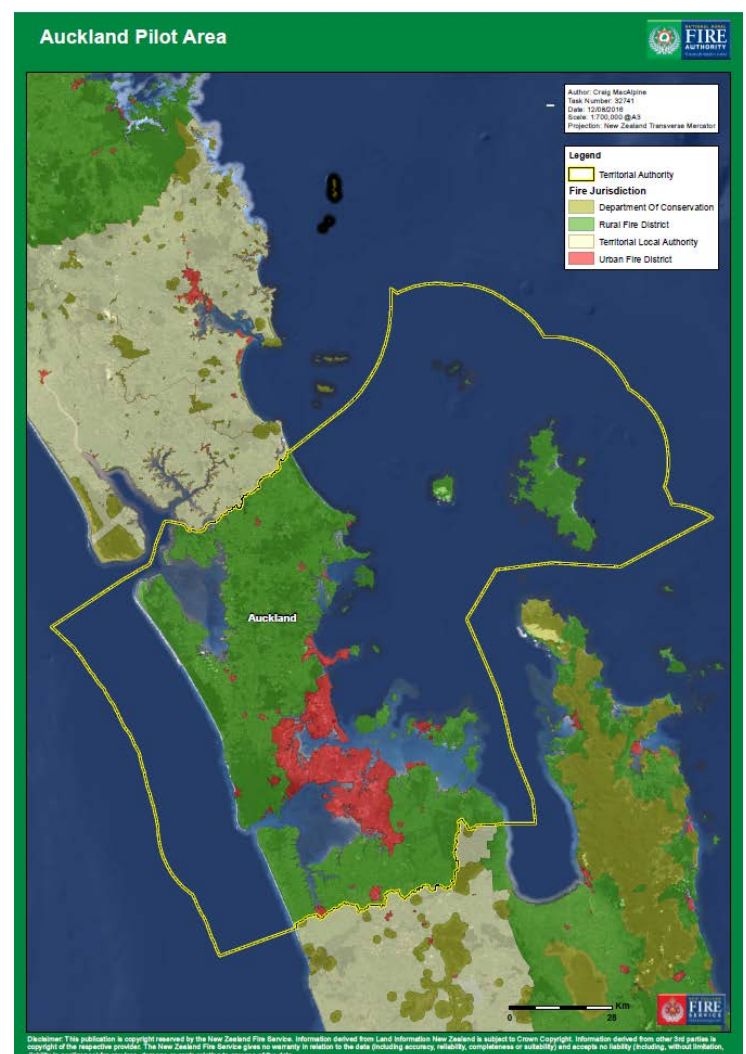

Greater Auckland was selected by the Board because it has New Zealand's most diverse community, contains a variety of fire-related risks and needs; ie cities, towns, an industrial sector, diversity in farming/land use, forestry plantations, and conservation land. Greater Auckland also has the benefit of being governed by a single unitary authority.

Greater Auckland statistics

Population

- The population is 1.57 million people covering over 130 ethnic groups.

Land area and use

- Greater Auckland stretches from Wellsford in the north to Waiuku in the south including 24 Hauraki Gulf Islands and the Kermadec Group.
- 422,000 Ha of rural land within the rural fire district
- 70,000 Ha of urban fire districts
- 95 forest owners with plantations over 20ha covering 54,000 ha of forest plantation within Greater Auckland.
- The Department of Conservation has 32,300 ha of public conservation land

Rural fire services

- Prior to establishment of Auckland Council and ERFD, there were 9 Rural Fire Authorities within this area
- 11 Voluntary Rural Fire Forces
- 17 Voluntary Rural Fire Force stations
- 286 volunteers

Urban fire services

68 stations made up of:

- 29 Career Fire Stations with 547 paid fire fighters
- 39 NZFS Volunteer Fire Stations with 921 volunteer fire fighters
- 54 management and support staff

Other fire services

- 4 Industry Brigades
- DOC has 40 trained fire fighters in Greater Auckland.
- The NZDF Whenuapai airforce base is located within the Rural Fire District.
- The NZDF Devonport Naval Base is located within the urban fire district.